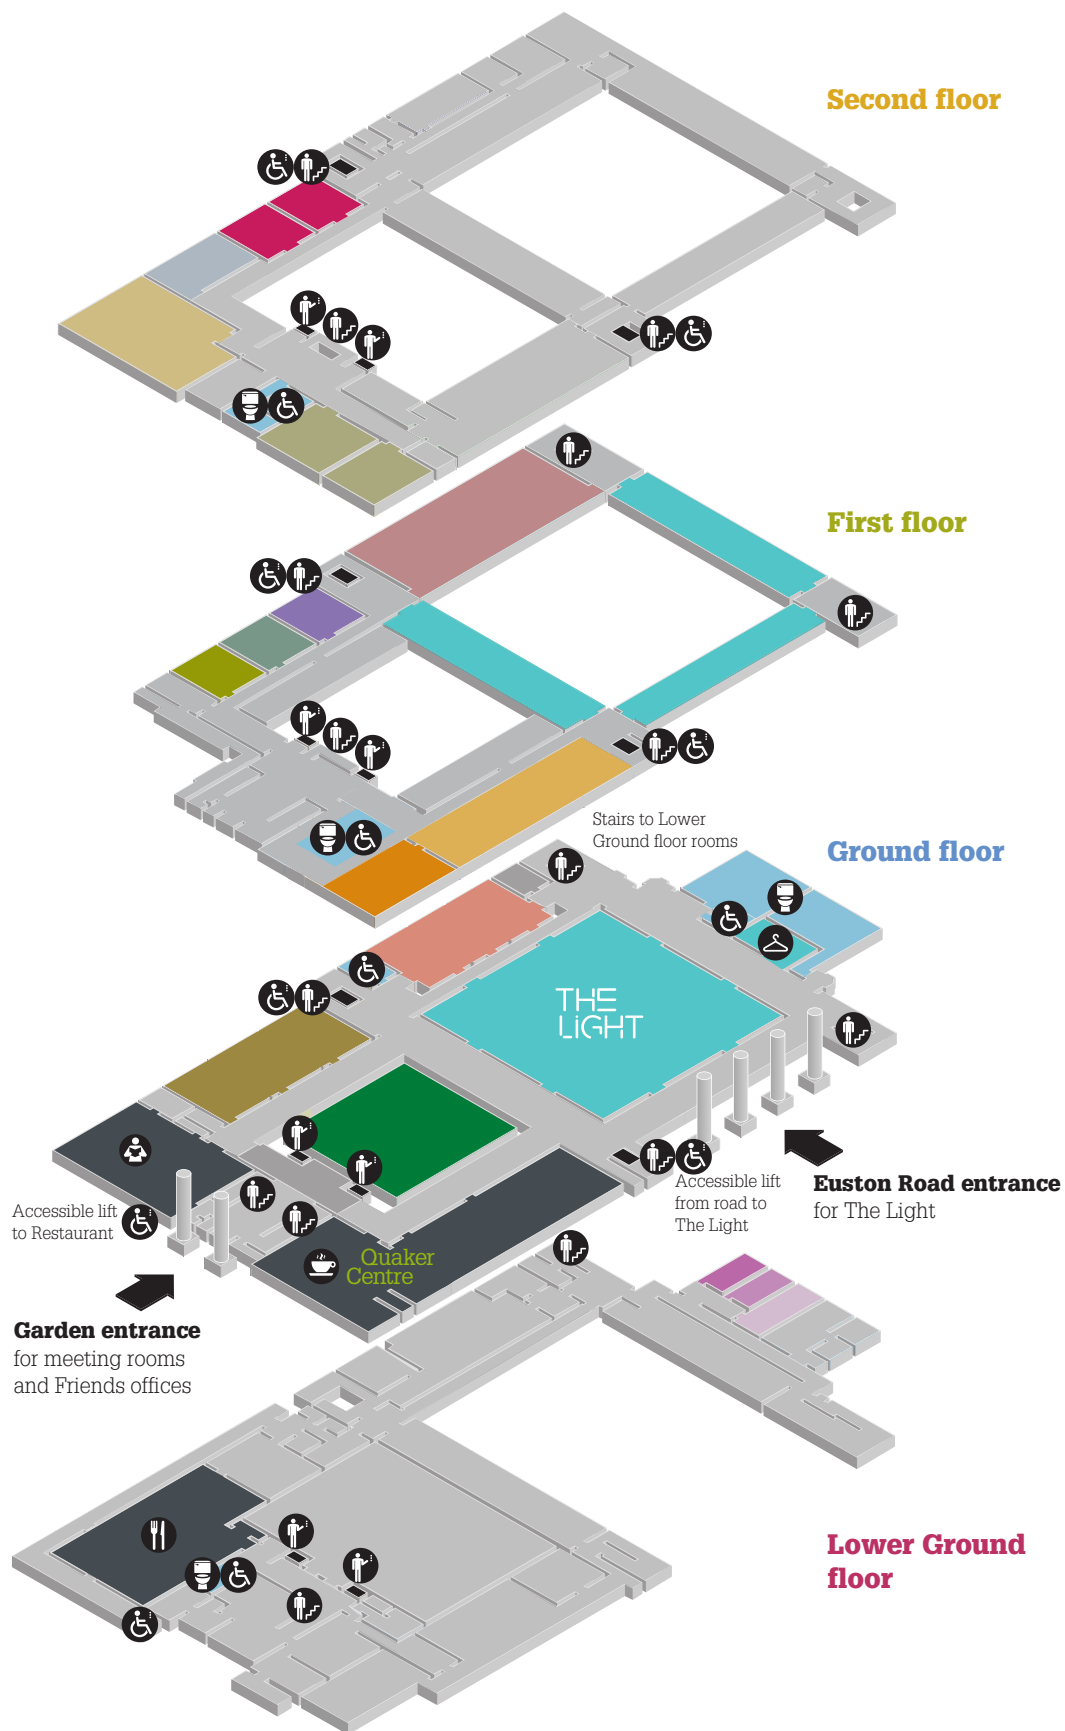

Friends House floor plans

2 Second floor

Elizabeth Fry Suite (1 and 2)

Margaret Fell Room

George Fox Room

William Penn Suite (1 and 2)

1 First floor

Marjorie Sykes Room

Hilda Clark Suite (1, 2 and 3)

Abraham Darby Room

Kathleen Lonsdale Room

George Bradshaw Room

Sarah Fell Room

The Light (Upper Level)

G Ground floor

Ystafell Waldo Williams (1 and 2)

Ada Salter Suite (1, 2 and 3)

The Light

Courtyard

Café / Bookshop / Worship space

LG Lower Ground floor

Bayard Rustin Room

Lucretia Mott Room

John Woolman Room

Key

Toilets

Accessible toilets

Stairs

Lifts

Accessible lift

Restaurant

Café

Cloakroom (The Light)

Library

Friends House

Conferences, meetings and events

Friends House (London) Hospitality Ltd.

173-177 Euston Road, London, NW1 2BJ

020 7663 1100

events@quaker.org.uk

www.friendshouse.co.uk

Find us on:

FHhospitality