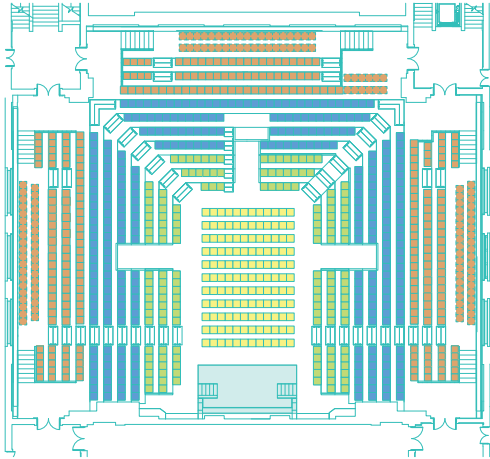

AUDITORIUM CAPACITIES

FULL THEATRE

132	■ Floor level seats
152	■ Bottom level seats
326	■ Middle level seats
390	■ Top level seats
1,000	Total seats

FLAT FLOOR

234	■ Floor level seats
234	Total seats

CABARET/BANQUET

140	Cabaret (10 x seats per table)
168	Banquet (12 x seats per table)

EXHIBITION

200m ²	Floor space (2,150ft ²)
Example	24 x 6ft tables with chairs

Friends House (London) Hospitality Ltd | 173-177 Euston Road | London | NW1 2BJ
 telephone: 020 7663 1100 | email: events@quaker.org.uk | web: www.friendhouse.co.uk