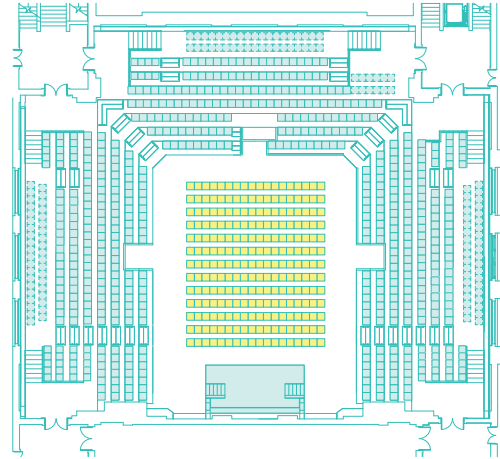

AUDITORIUM CAPACITIES

FULL THEATRE

132	■ Floor level seats
152	■ Bottom level seats
326	■ Middle level seats
390	■ Top level seats
1,000	Total seats

FLAT FLOOR

234	■ Floor level seats
234	Total seats

CABARET/BANQUET

140	Cabaret (10 x seats per table)
168	Banquet (12 x seats per table)

EXHIBITION

200m ²	Floor space (2,150ft ²)
Example	24 x 6ft tables with chairs

Friends House (London) Hospitality Ltd | 173-177 Euston Road | London | NW1 2BJ
 telephone: 020 7663 1100 | email: events@quaker.org.uk | web: www.friendhouse.co.uk