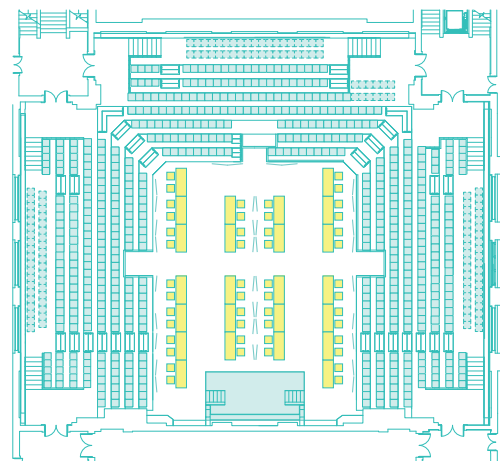

AUDITORIUM CAPACITIES

FULL THEATRE

132	■ Floor level seats
152	■ Bottom level seats
326	■ Middle level seats
390	■ Top level seats
1,000	Total seats

FLAT FLOOR

234	■ Floor level seats
234	Total seats

CABARET/BANQUET

140	Cabaret (10 x seats per table)
168	Banquet (12 x seats per table)

EXHIBITION

200m ²	Floor space (2,150ft ²)
Example	24 x 6ft tables with chairs

Friends House (London) Hospitality Ltd | 173-177 Euston Road | London | NW1 2BJ
 telephone: 020 7663 1100 | email: events@quaker.org.uk | web: www.friendhouse.co.uk