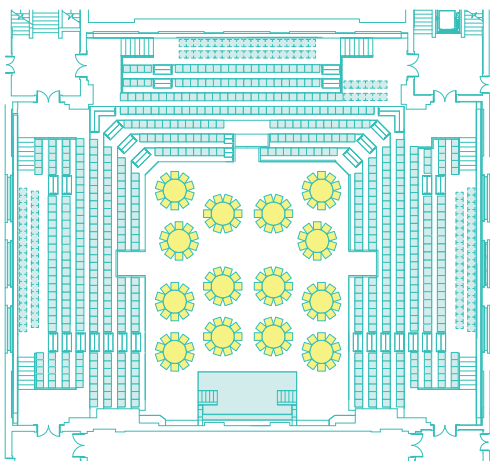

AUDITORIUM CAPACITIES

FULL THEATRE

132	■ Floor level seats
152	■ Bottom level seats
326	■ Middle level seats
390	■ Top level seats
1,000	Total seats

FLAT FLOOR

234	■ Floor level seats
234	Total seats

CABARET/BANQUET

140	Cabaret (10 x seats per table)
168	Banquet (12 x seats per table)

EXHIBITION

200m ²	Floor space (2,150ft ²)
Example	24 x 6ft tables with chairs

Friends House (London) Hospitality Ltd | 173-177 Euston Road | London | NW1 2BJ
 telephone: 020 7663 1100 | email: events@quaker.org.uk | web: www.friendhouse.co.uk