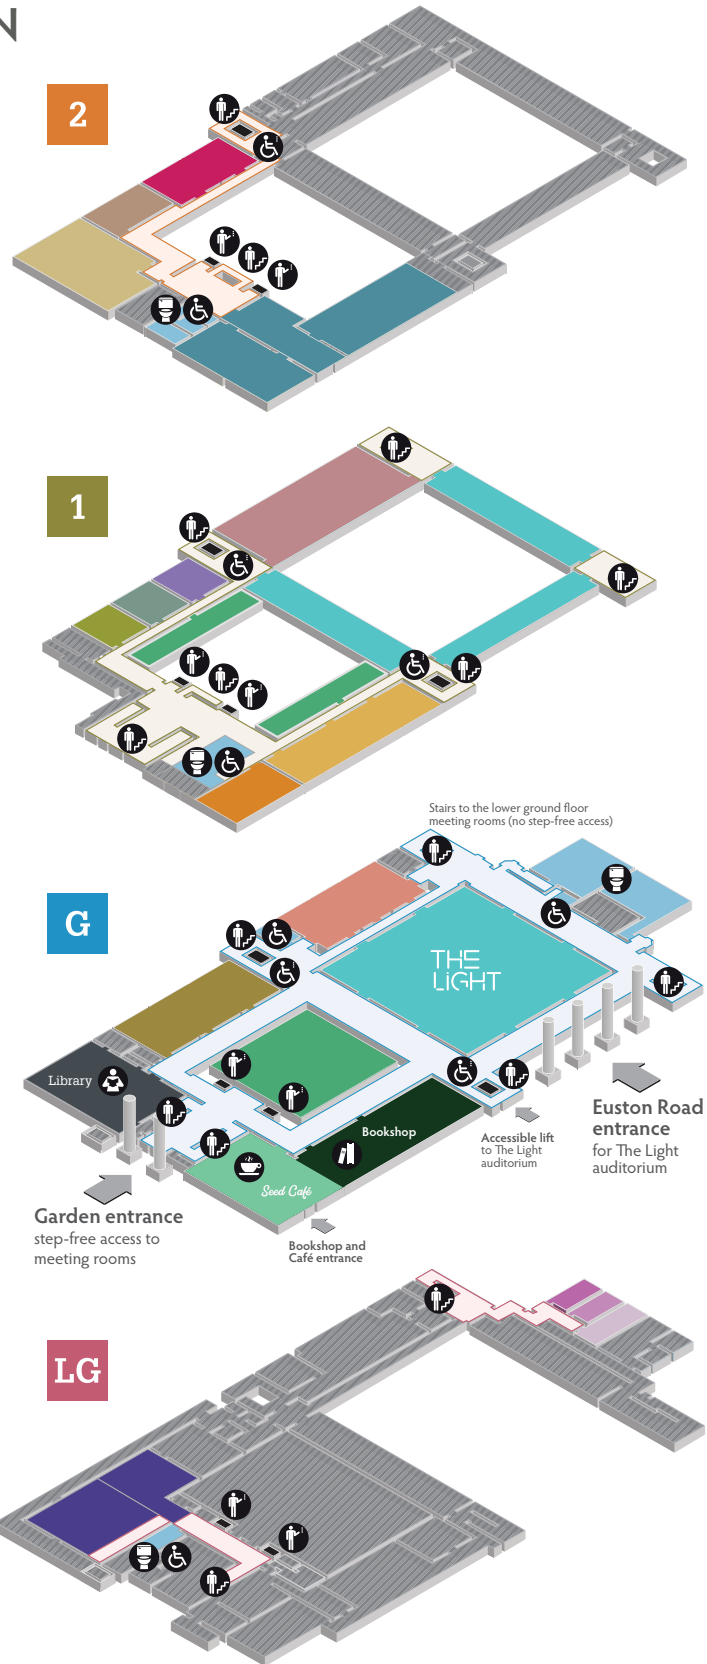

FRIENDS HOUSE FLOOR PLAN

2 SECOND FLOOR

- George Fox
- Margaret Fell
- Elizabeth Fry (1 and 2)
- Benjamin Lay (1, 2 and 3)

1 FIRST FLOOR

- Marjorie Sykes
- Hilda Clark (1, 2 and 3)
- Abraham Darby
- Kathleen Lonsdale
- George Bradshaw
- Sarah Fell
- The Light (Upper Level)
- Courtyard Balconies

G GROUND FLOOR

- Waldo Williams (1 and 2)
- Ada Salter (1, 2 and 3)
- The Light
- Courtyard
- Seed Café
- The Quaker Bookshop

LG LOWER GROUND FLOOR

- Bayard Rustin
- Lucretia Mott
- John Woolman
- Leslie Forster and Seed Kitchen

KEY

- Toilets
- Accessible Toilets
- Stairs
- Lifts
- Accessible Lift
- Café
- Bookshop
- Library

Friends House, 173-177 Euston Road, London, NW1 2BJ
 020 7663 1100 events@quaker.org.uk www.friendshouse.co.uk